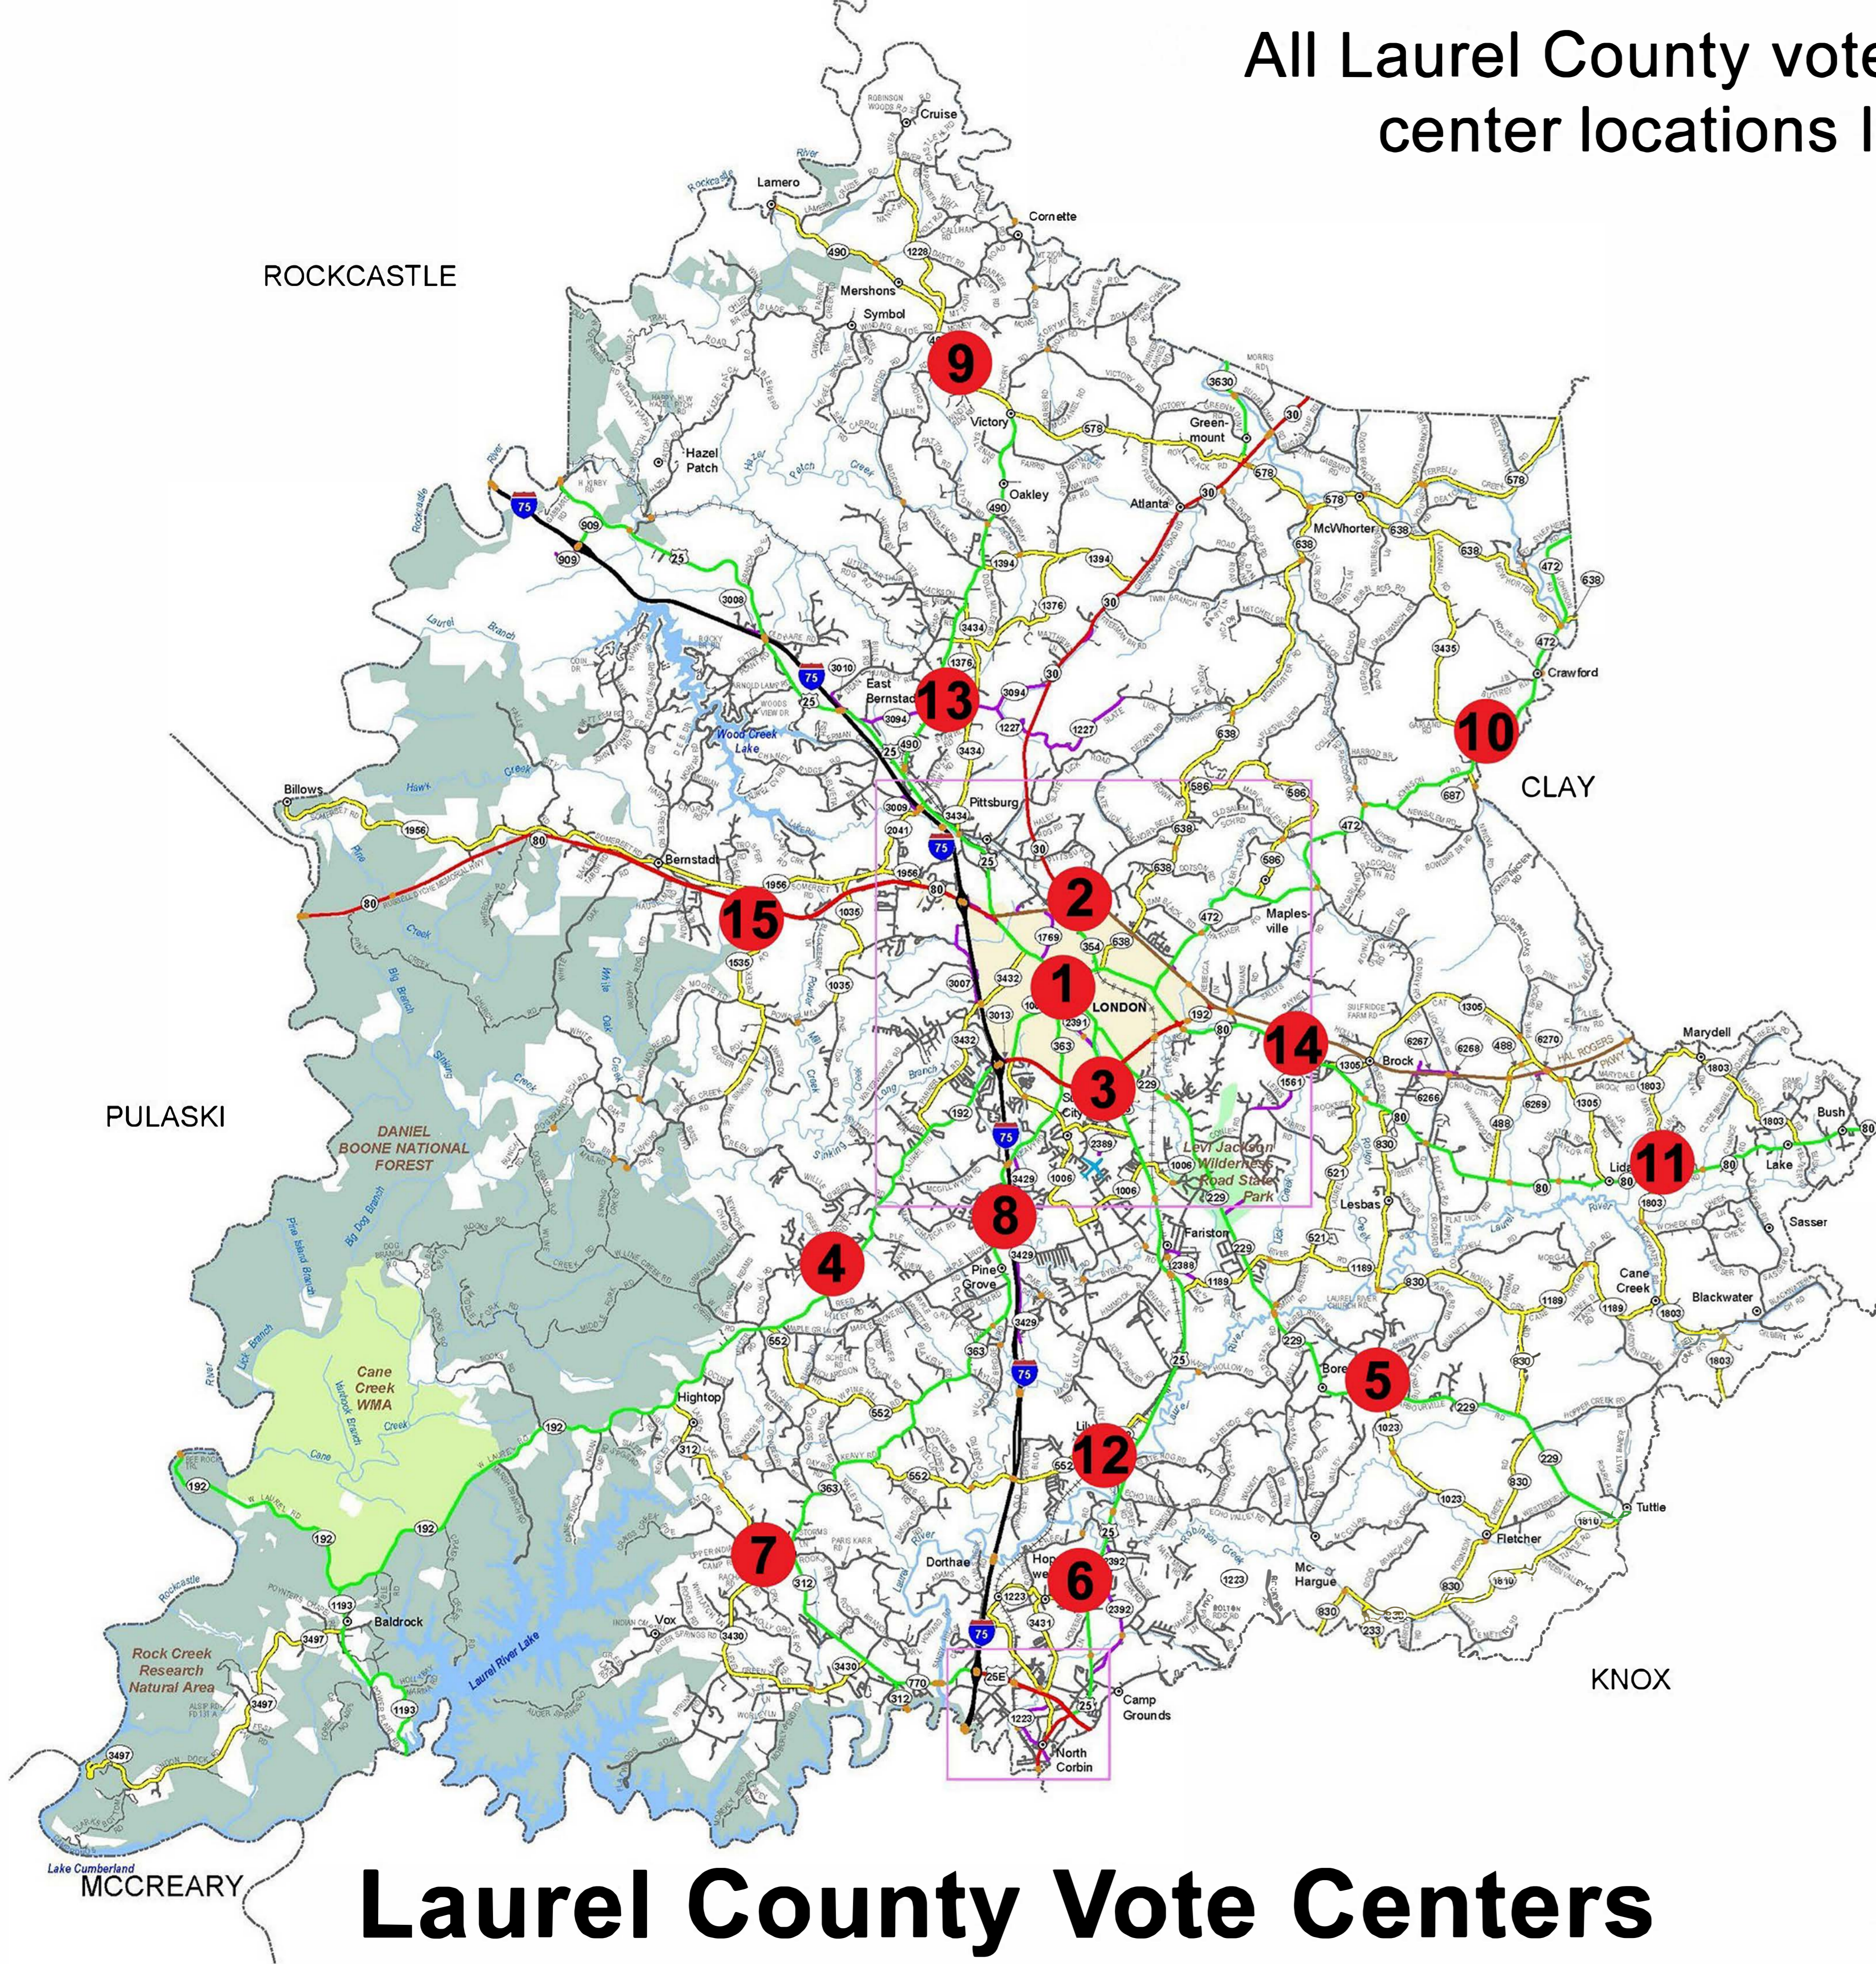

All Laurel County voters may vote at **ANY** of the vote center locations listed here on Election Day.

1. **Courthouse Annex Building**
107 S. Broad St.
(Early Voting & Election Day)
2. **North Laurel High School Gym**
1300 E. Hal Rogers Parkway
3. **South Laurel High School Gym**
201 S. Laurel Rd.
4. **Cold Hill Elementary**
4012 W. Laurel Rd.
5. **Campground Elementary**
6800 Barbourville Rd.
6. **Hunter Hills Elementary**
8325 S. US Hwy. 25
7. **Keavy Elementary**
598 W. Hwy. 312
8. **Wyan Pine Grove Elementary**
2330 Keavy Rd.
9. **Crossroads Fire Department**
7274 Hwy. 490
10. **McWhorter Fire Department #2**
7290 Johnson Rd.
11. **Bush Masonic Lodge**
63 Marydell Rd.
12. **Lily Fire Department**
4034 E. Hwy 552
13. **East Bernstadt Independent**
229 School St.
14. **Bush Elementary**
1832 E. Laurel Rd.
15. **Laurel - London Optimist Complex**
383 Sinking Creek Rd.

Laurel County Vote Centers